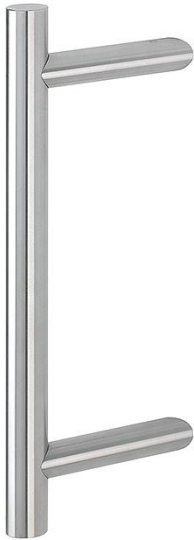

# Product data sheet

**duraplus**<sup>®</sup>

E5012

Article number	8124414
EAN-Code	4012789616972
Country of origin	Germany
CN-Code	83024110
Door thickness	
Diameter/cross section	30 mm
Length	400 mm
Fixing distance	300 mm
Finish	F69 satin stainless steel
Range	Core Product Range
Packing unit	1
Outer carton	5

HOPPE stainless steel bar-shaped pull handle:

- Supports: round, inclined at an angle of 45°
- Fixing: concealed, pull handle fixing system no. 11